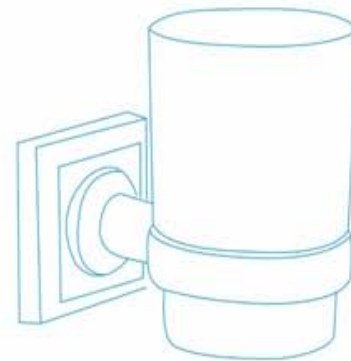

QUIET PLACE TO BECOME CITY