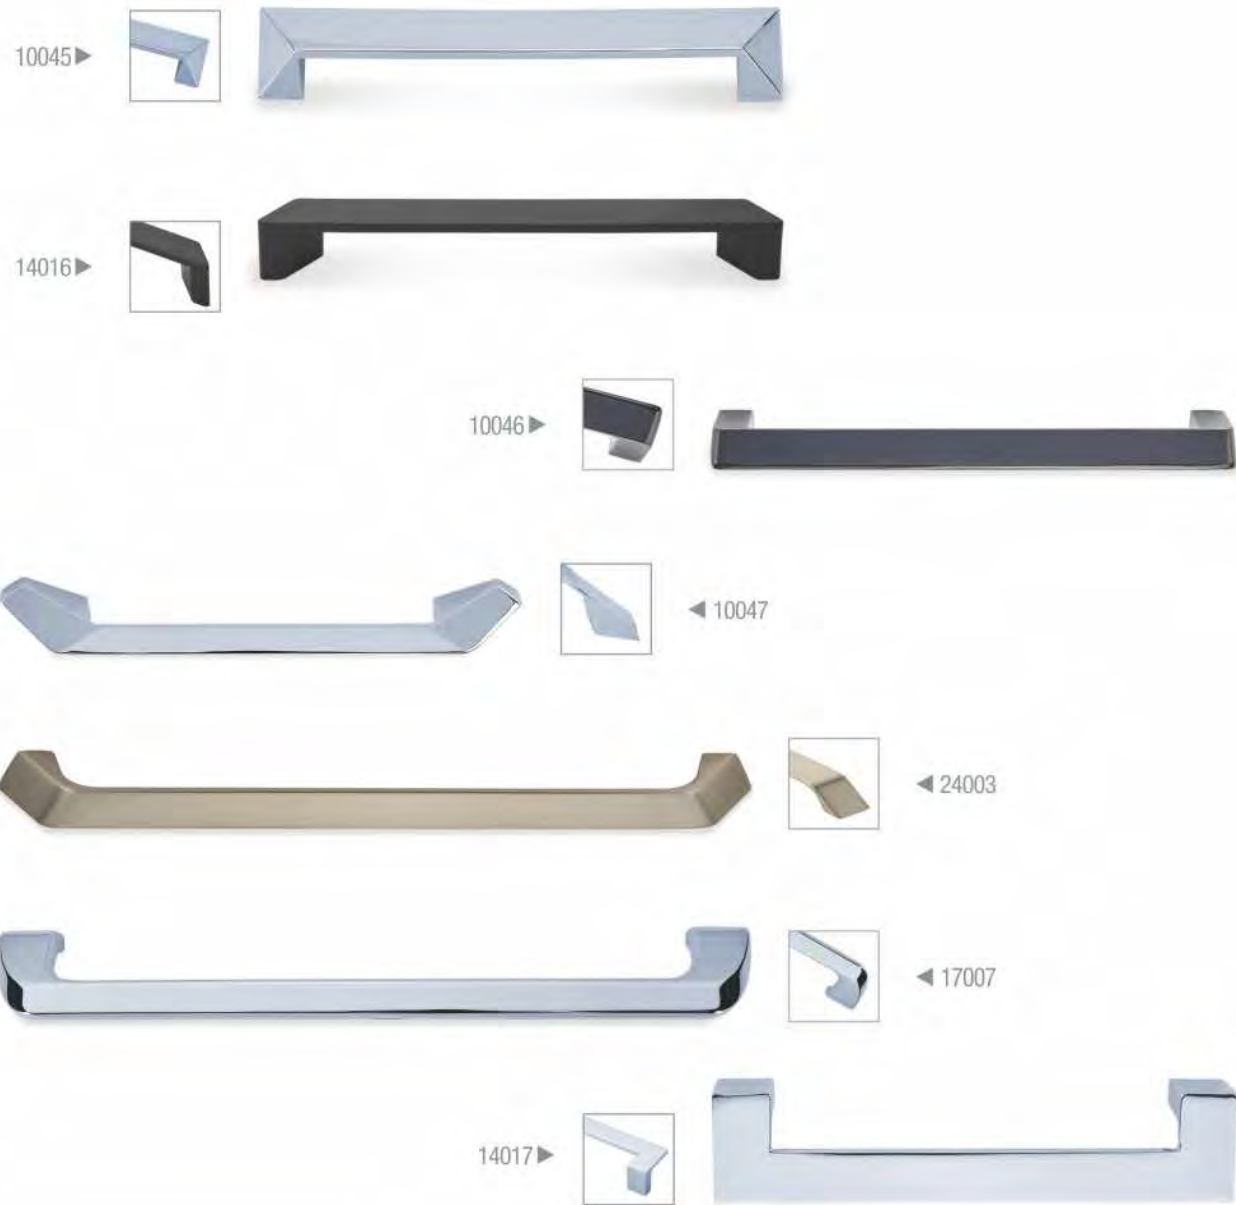

Art. K022 Zinc alloy Size: Knob

Art. K023 Zinc alloy Size: Knob

Art. 10038 Zinc alloy Size: 96

Art. 10039 Zinc alloy Size: 96,128,192

Art. 10040 Aluminum Size: 96,128,192

Art. 10041 Zinc alloy Size: 128

Art. 10042 Zinc alloy Size: 96,128,160,192

Art. 15013 Zinc alloy Size: 96,128,192
Aluminum Size: 96,128,192

Art. 10045 Zinc alloy Size: 160

Art. 10046 Zinc alloy Size: 160,320

Art. 10047 Zinc alloy Size: 128

Art. 10048 Zinc alloy Size: 76,96,128,160,192,224,256,320,416,480
Aluminum Size: 96,128,160,192,224,256,320

Art. 14018 Zinc alloy Size: 64,96,128,160,192

Art. 14016 Zinc alloy Size: 96,128,160,256

Art. 14017 Zinc alloy Size: 128

Art. 17007 Aluminum Size: 320

Art. 15015 Zinc alloy Size: 96,128,160,192,320
Aluminum Size: 96,128,192

Art. 24003 Aluminum Size: 160,320