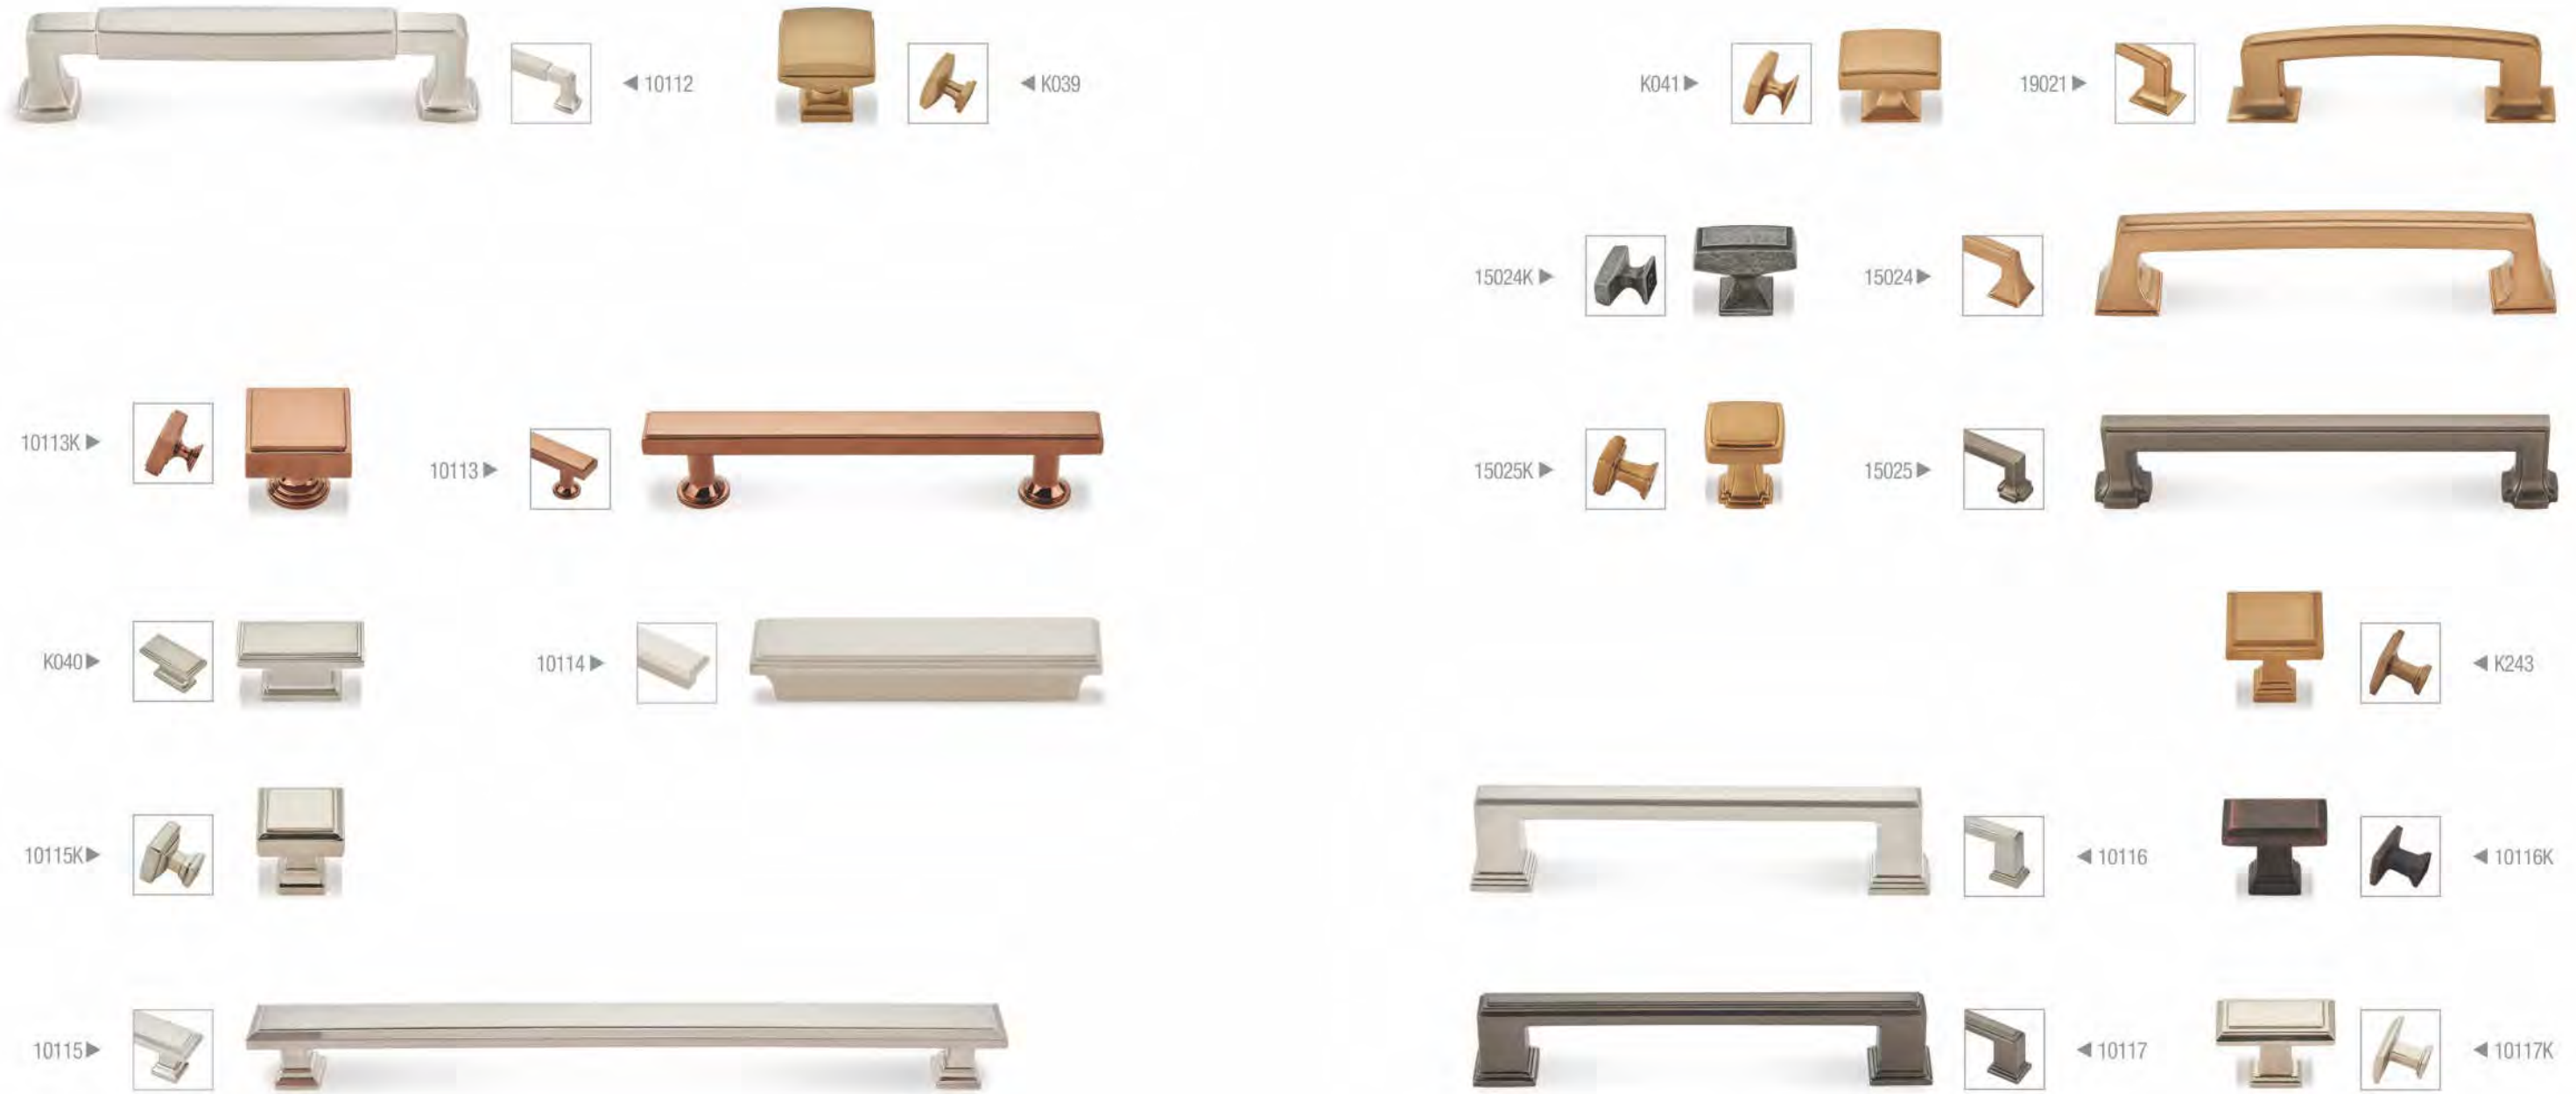

Art. 10104 Zinc alloy Size: 128,160

Art. 10105 Zinc alloy Size: 128,160,192,224

Art. 10106 Zinc alloy Size: 96/128,160/192,288/320

Art. 10107 Zinc alloy Size: 160

Art. 10108 Zinc alloy Size: 160,320

Art. 10109 Zinc alloy Size: 160,192

Art. 15023 Zinc alloy Size: 96,128,160,192,320
Aluminum Size: 96,128,160,192

Art. 10110 Zinc alloy Size: Knob,76,96,128,192

Art. 10111 Zinc alloy Size: 76/96,128/160