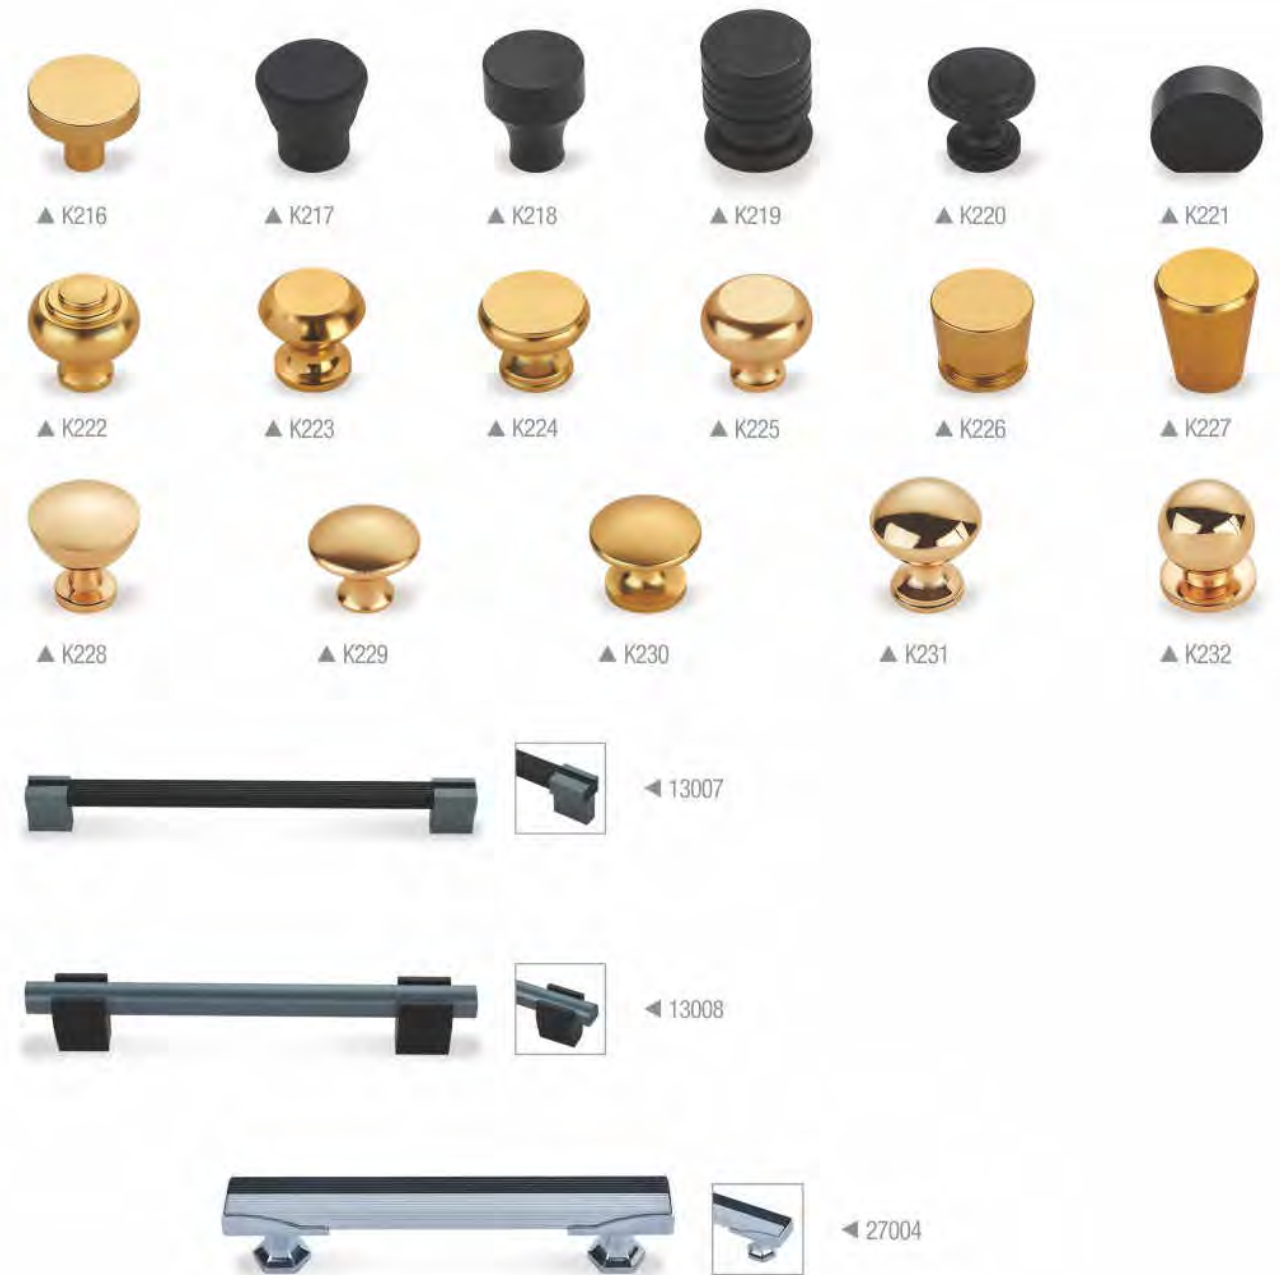

Art. 12014 Aluminum Size: 128,160.....320

Art. 12015 Zinc-Aluminum Size: 128,160.....320

Art. 12016 Aluminum Size: 128,160.....320

Art. 12017 Zinc-Aluminum Size: 128,160.....320

Art. 12018 Aluminum Size: 128,160.....320

Art. 12019 Aluminum Size: 128,160.....320

Art. 12020 Aluminum Size: 128,160.....320

Art. 11067 Aluminum Size: 128,160.....320

Art. 12021 Aluminum Size: 128,160.....320

Art. 12022 Aluminum Size: 128,160.....320

Art. 11068 Aluminum Size: 128,160.....320

Art. 12023 Aluminum Size: 128,160.....320

Art. 13001 Aluminum Size: 96,128,160.....1000

Art. 13002 Aluminum Size: 96,128,160.....1000

Art. 13003 Aluminum Size: 96,128,160.....1000

Art. 27004 Zinc-Aluminum Size: 96,128,160,192,224,256,320

Art. 13006 Aluminum Size: 96,128,160.....1000

- Art. 13009 Aluminum Size: 96,128,160.....1000
- Art. 13010 Aluminum Size: 96,128,160.....1000
- Art. 13011 Aluminum Size: 96,128,160.....1000
- Art. 11033 Aluminum Size: 96,128,160.....1000
- Art. 11034 Aluminum Size: 96,128,160.....1000
- Art. 11035 Aluminum Size: 96,128,160.....1000
- Art. 11036 Aluminum Size: 96,128,160.....1000
- Art. 11037 Aluminum Size: 96,128,160.....1000